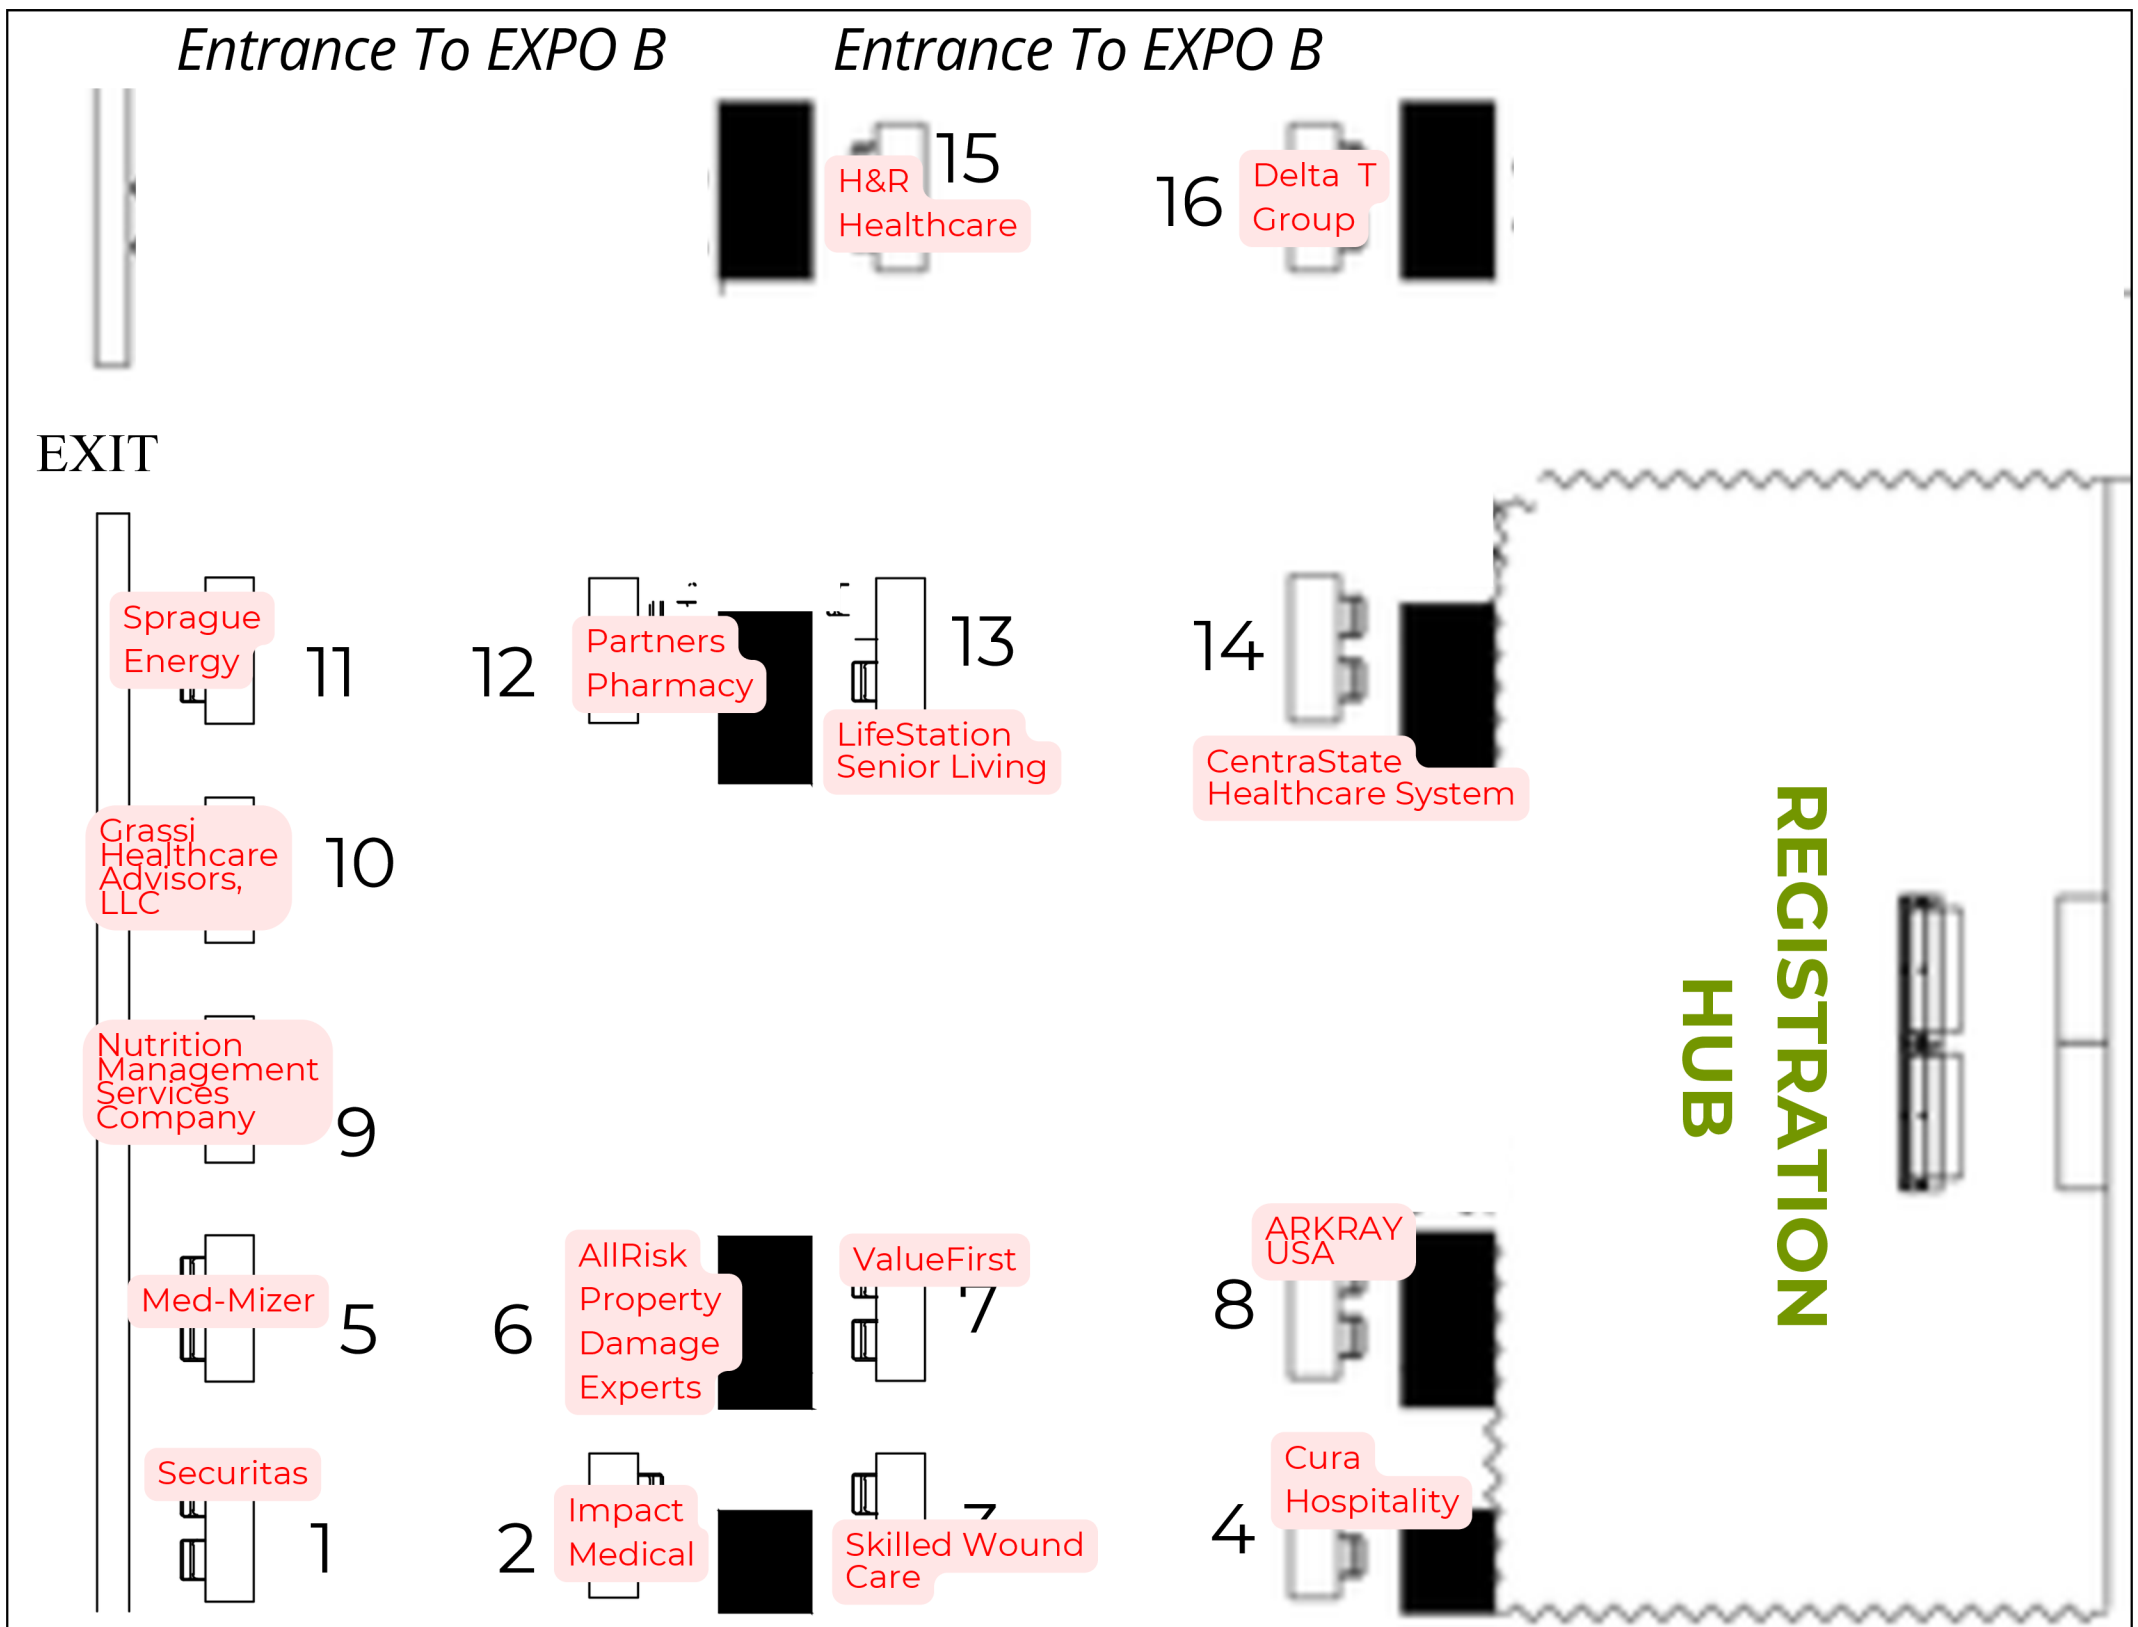

EXPO HALL A

EXPO HALL B

*Green Booths are premium corner locations and are only available to LANJDE Members & Business Partners at an additional fee